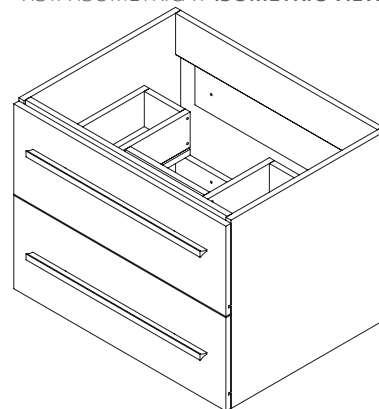

ADVANTAGES

- Close slow, RH 2 mm (moisture resistant)
- System wedge or blade attachment Chipboard.
- Internal drawers have a (U shape) design that provides easy installation for the siphon.
- One color inside and outside of the cabinet.
- Can be installed with Vanity sink.
- Cabinet elevated from the floor providing security against moisture.

VISTA LATERAL / LATERAL VIEW

VISTA FRONTAL / FRONT VIEW

VISTA ISOMETRICA / ISOMETRIC VIEW

CODIGO PARA PEDIDOS / ORDERING CODES

CBAN12-0007-000

Mueble Misus 63x48cm (línea Class)
Misus cabinet 25" x 19" (Class line)