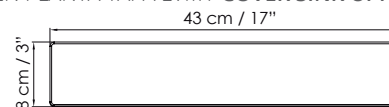

VBAN01-0043-000

Lavamanos Genova 63/ Genova vanity sink 25"

VISTA LATERAL / LATERAL VIEW

VISTA EN PLANTA / UPPER VIEW

VISTA ISOMETRICA / ISOMETRIC VIEW

VISTA EN PLANTA TAPA LVM / COVER SINK UPPER VIEW

VISTA LATERAL TAPA LVM / COVER SINK LATERAL VIEW