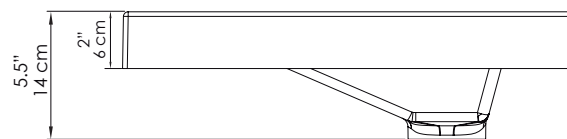

VBAN01-0043-000

Lavamanos Genova 63/ Genova vanity sink 25"

VISTA LATERAL / LATERAL VIEW

VISTA EN PLANTA / UPPER VIEW

VISTA ISOMETRICA / ISOMETRIC VIEW

VISTA EN PLANTA TAPA LVM / COVER SINK UPPER VIEW

VISTA LATERAL TAPA LVM / COVER SINK LATERAL VIEW