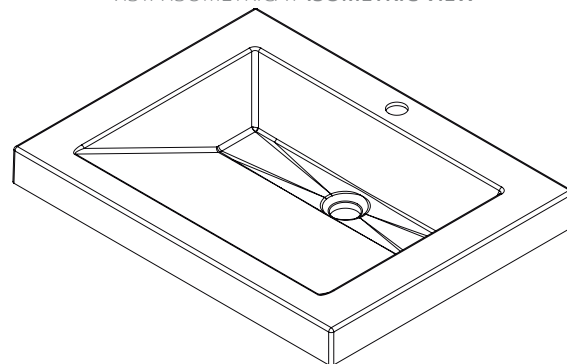

VBAN01-0043-000

Lavamanos Genova 63/ Genova vanity sink 25"

VISTA LATERAL / LATERAL VIEW

VISTA EN PLANTA / UPPER VIEW

VISTA ISOMETRICA / ISOMETRIC VIEW

VISTA EN PLANTA TAPA LVM / COVER SINK UPPER VIEW

VISTA LATERAL TAPA LVM / COVER SINK LATERAL VIEW